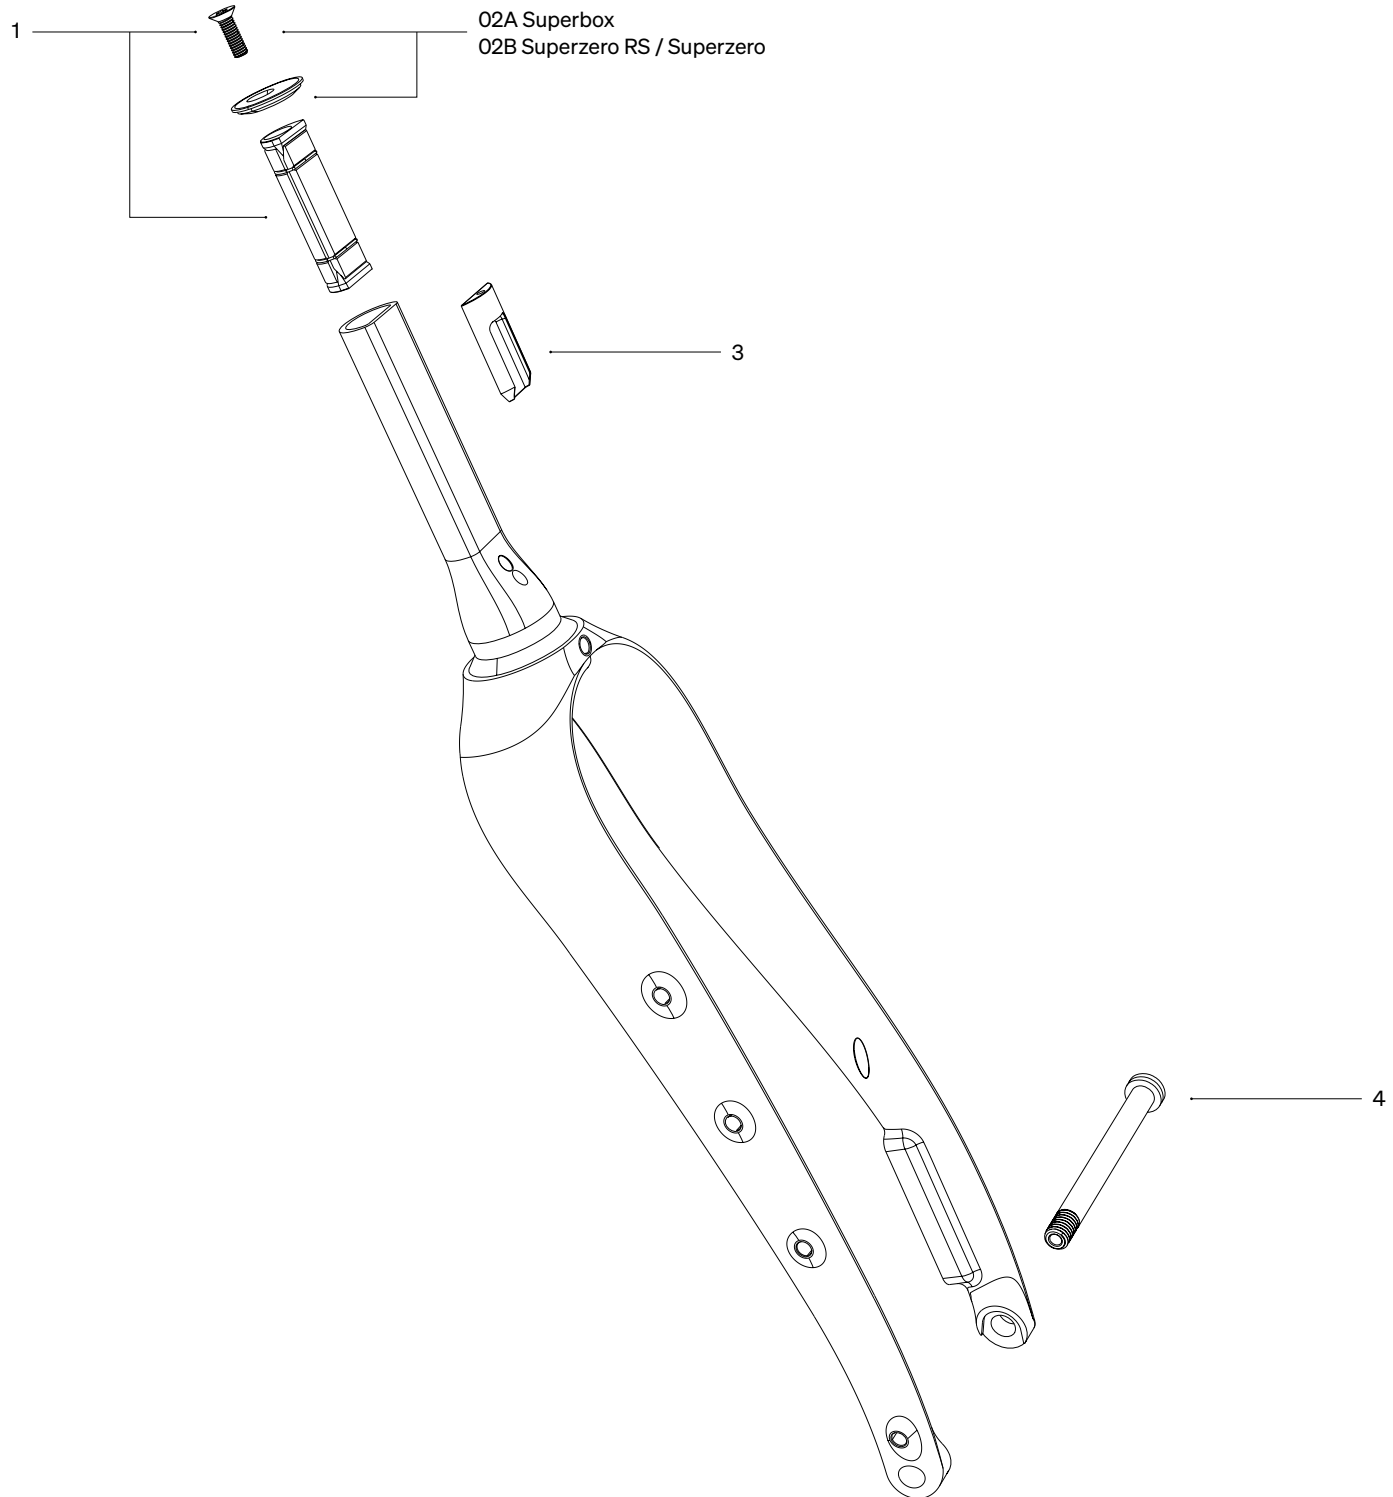

Gera Curvy & EDG Forks

Ricambi/Spare Parts

↓ Art	↓ Deda Part Code	↓ Description	↓ Material	↓ Finish	↓ EAN13 Code
01	EXP-DX	EXPANDER for D-SHAPE fork, 60mm length, with top cap and D-shape spacer	Aluminum	Silver	8055774363877
02A*	HDSBXT-4DX	SUPERBOX TOPCAP for D-SHAPE fork steerer, 1 1/8" headset, alloy bolt M6x20mm	Aluminum	Silver	8052783489703
02B*	HDSZTPX-DX	SUPERZERO TOPCAP for D-SHAPE fork steerer, 1 1/8" headset, alloy bolt M6x20mm	Aluminum	Silver	8052783485477
03	HDDDSS	D-SHAPE fork spacer/spessore, aluminum, black	Aluminum	Silver	8055774363891
04	PP12012	FRONT TRHU AXLE/perno passante anteriore M12xP1.5x120, Black	Aluminum	Silver	8055774363884

(*) Non incluso con la forcella; disponibile come accessorio / Not included with the fork; available as accessory