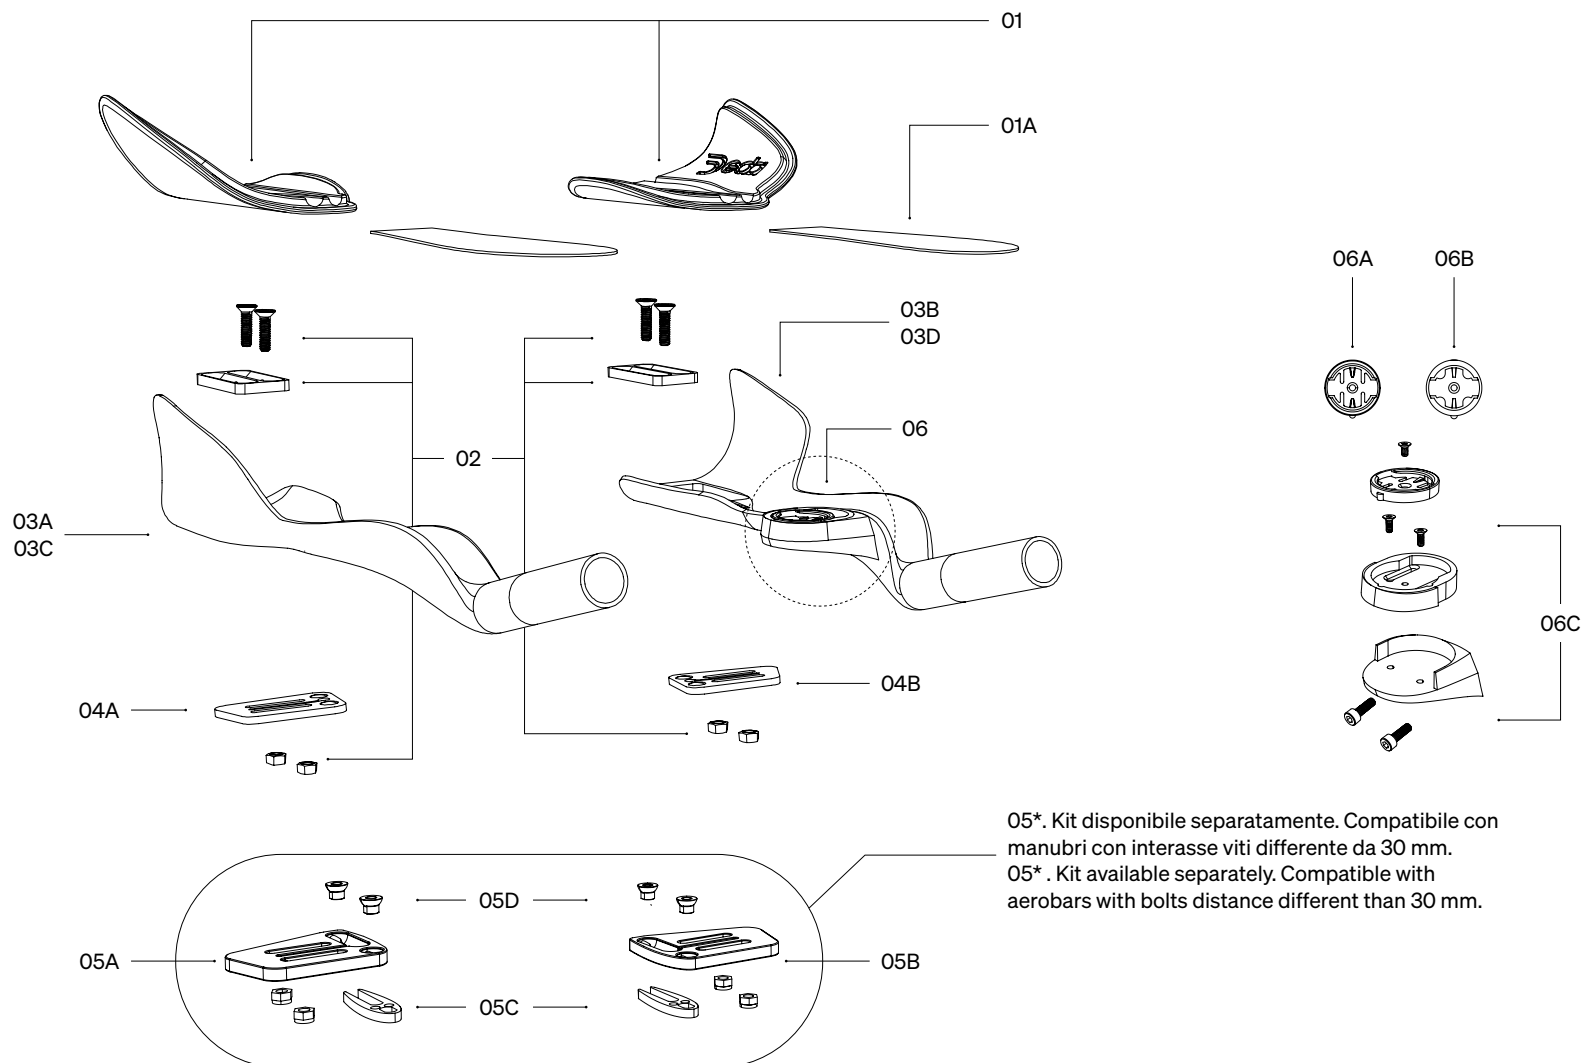

Jet Two

Ricambi/Spare Parts

05*. Kit disponibile separatamente. Compatibile con manubri con interasse viti differente da 30 mm.
05* . Kit available separately. Compatible with aerobars with bolts distance different than 30 mm.

↓ Art	↓ Deda Part Code	↓ Description	↓ Material	↓ Finish	↓ EAN13 Code
01	JETPADKIT	JET Armrest Pad Kit (1 set, pads + 3K carbon sticker), Black, Lycra + Foam	Lycra + Foam	Black	8052783488829
01A	JETSTICK	JET Cover, 3K Carbon Stickers (1 set, 2 pcs)	PU	Black	8052783488836
02	JETPLATE	JET TWO Upper plate, 6061 Aluminum, 1 set (2 plate) incl. M6x20 screws and nuts	Aluminum	Black	8052783488812
03A	JETSMALLPOB-R	JET Carbon Extension, SMALL (340mm), RIGHT, POB finish, 1 pc	Carbon	Black	8052783488683
03B	JETSMALLPOB-L	JET Carbon Extension, SMALL (340mm), LEFT, POB finish, 1 pc	Carbon	Black	8052783488690
03C	JETMEDIUMPOB-R	JET Carbon Extension, MEDIUM (370mm), RIGHT, POB finish, 1 pc	Carbon	Black	8052783488706
03D	JETMEDIUMPOB-L	JET Carbon Extension, MEDIUM (370mm), LEFT, POB finish, 1 pc	Carbon	Black	8052783488713
04A	JET2LWPLATE-R	JET TWO Lower plate, 6061 aluminum, RIGHT, 1 pc	Aluminum	Black	8052783488744
04B	JET2LWPLATE-L	JET TWO Lower plate, 6061 aluminum, LEFT, 1 pc	Aluminum	Black	8052783488751
05*	JET2EVOKIT	JET2 EVO kit, including plates (R+L), spacers and spherical nuts	Aluminum	Black	8055774363921
05A	JET2LWPLATE-RN	JET TWO Lower plate, 6061 aluminum, RIGHT, 1 pc (incl. M6*20 & nuts)	Aluminum	Black	8055774363044
05B	JET2LWPLATE-LN	JET TWO Lower plate, 6061 aluminum, LEFT, 1 pc (incl. M6*20 & nuts)	Aluminum	Black	8055774363051
05C	JET2SPACER	JET TWO spacer, 6061 aluminum, 1 pair	Aluminum	Black	8055774363037
05D	SPO3B	SEATPOST END-NUT, 1 piece (Cross 25mm, Peak, JET TWO) - Black Finish	Steel	Black	8055774361118
06	JETMOUNT	JET COMPUTER MOUNT for Garmin, Wahoo, Bryton, Nylon, Black	Nylon	Black	8052783488843
06A	INSERTMOUNT	GARMIN Insert for Jet & Vinci Computer Mount	Nylon	Black	8052783488867
06B	INSERTMOUNT1	BRYTON Insert for Jet & Vinci Computer Mount	Nylon	Black	8052783489710
06C	JETMOUNTXM	JET COMPUTER MOUNT Top + Bottom Part, incl screws (M4x12, M3x8)	Nylon	Black	8052783488850

* Disponibile separatamente/Available separately