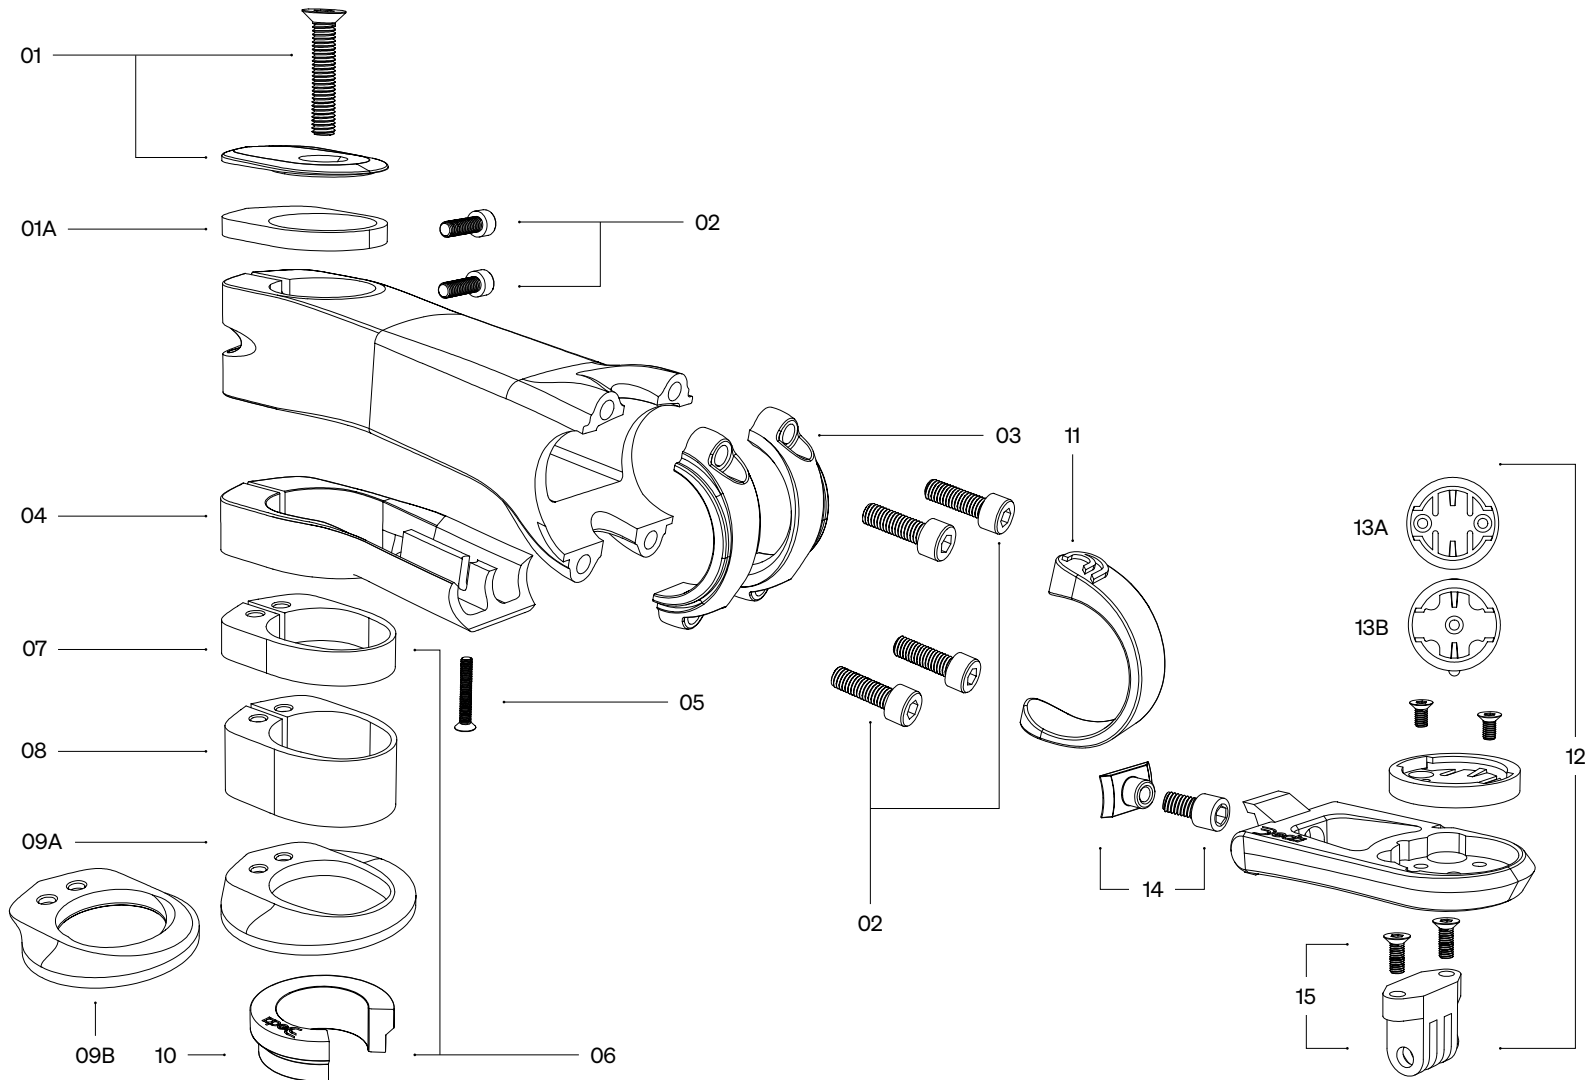

## Ricambi/Spare Parts

↓ Art	↓ Deda Part Code	↓ Description	↓ Material	↓ Finish	↓ EAN13 Code
01	HDSBXTTP	SUPERBOX TOP CAP, Aluminum w/bolt, M6×35 mm	Alloy	Black	8052783488324
01A*	HDALADCRS05X	ALANERA & SUPERBOX SPACER for topcap, 5mm, nylon, black	Nylon	Black	8052783488959
02	M5X16S	SCREW/VITE M5×16 Inox, BLACK, w/washer (SUPERBOX DCR)	Stainless Steel	Black	8055774362733
03	FCSBX-DCR	Superbox DCR faceplate, fits the computer mount	Alloy	Black	8055774362634
04A	SBXCOVER070	SUPERBOX cover, for 70 & 80mm stem, nylon, black	Nylon	Black	8055774362405
04B	SBXCOVER090	SUPERBOX cover, for 90 mm stem, nylon, black	Nylon	Black	8052783488362
04C	SBXCOVER100	SUPERBOX cover, for 100 mm stem, nylon, black	Nylon	Black	8052783488379
04D	SBXCOVER110	SUPERBOX cover, for 110 mm stem, nylon, black	Nylon	Black	8052783488393
04E	SBXCOVER120	SUPERBOX cover, for 120 mm stem, nylon, black	Nylon	Black	8052783488409
04F	SBXCOVER130	SUPERBOX cover, for 130 mm stem, nylon, black	Nylon	Black	8052783488416
04G	SBXCOVER140	SUPERBOX cover, for 140 mm stem, nylon, black	Nylon	Black	8052783489529
05	M3X20	SCREW/VITE M3X20 CrMo, BLACK, for SUPERBOX cover	Steel	Black	8052783488348
06	HDSBXXKIT	SUPERBOX headset spacers kit	Nylon	Black	8052783488355
07	HDALADCRS10	ALANERA & SUPERBOX 10 mm SPACER, Nylon	Nylon	Black	8052783486429
08	HDALADCRS20	ALANERA & SUPERBOX 20 mm SPACER, Nylon	Nylon	Black	8052783486436
09A	HDALADCRTC56	ALANERA TOP COVER, 56 mm, nylon, for 1.5" upper bearing	Nylon	Black	8052783486443
09B	HDALADCRTC46	ALANERA TOP COVER, 46 mm, nylon, for 1" 1-8 upper bearing	Nylon	Black	8052783486450
10	HDCOMPRACR	COMPRESSION RING for ACR headset, 36°×45°, PA66 Nylon, Grey	Nylon	Grey	8052783486924
11	DCLIPBLACKX	D-CLIP for Superzero and Superbox stem, nylon, BLACK	Nylon	Black	8052783488942
12*	SBOXMOUNTKIT	Superbox computer mount, nylon, black, Garmin, Wahoo, Bryton, GoPro	Nylon	Black	8055774362641
13A*	INSERTMOUNT2	GARMIN insert for Vinci Computer Mount, 2-screw type	Nylon	Black	8055774360036
13B*	INSERTMOUNT1	Bryton Insert for Alanera, Superbox, Vinci & Jet Computer Mount, 1-screw type	Nylon	Black	8052783489710
14*	SBOXNUT	Nut for Superbox computer mount, aluminum, black, incl. M5x10 screw	Aluminum	Black	8055774362726
15*	GOPROSUPPX	GO PRO support, nylon, incl. 2 pcs M4 screws	Nylon	Black	8055774360982