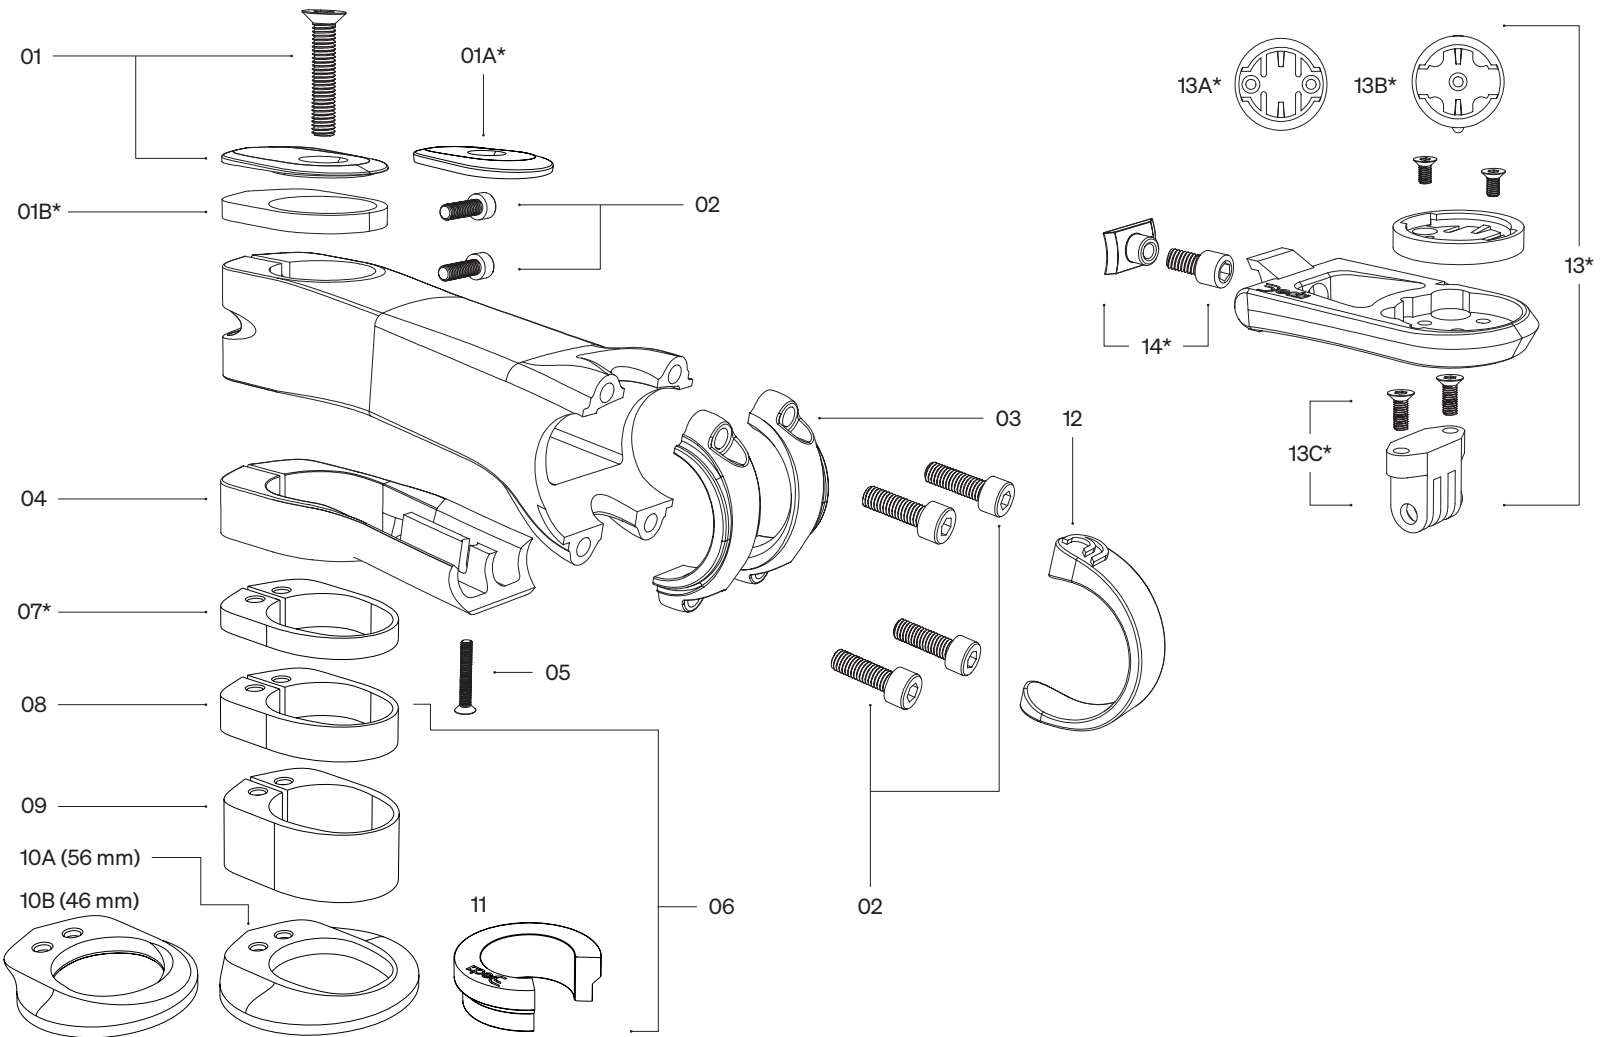

## Ricambi/Spare Parts

↓ Art	↓ Deda Part Code	↓ Description	↓ Material	↓ Finish	↓ EAN13 Code
01	HDSBXTTP	SUPERBOX Topcap, Aluminum w/bolt, M6×30 mm	Alloy	Black	8052783488324
01A*	HDSBXTTP-4DX	SUPERBOX Topcap for D-SHAPE fork steerer, 1 1/8" headset, with alloy bolt M6×20mm	Alloy	Black	8052783489703
01B*	HDALADCRS05X	ALANERA & SUPERBOX SPACER for Topcap, 5mm, nylon, black	Nylon	Black	8052783488959
02	M5X16S	SCREW/VITE M5×16 Inox, BLACK, w/washer (SUPERBOX DCR)	Stainless Steel	Black	8055774362733
03	FCSBX-DCR	Superbox DCR faceplate, fits the computer mount	Alloy	Black	8055774362634
04A	SBXCOVER070	SUPERBOX cover, for 70 & 80mm stem, nylon, black	Nylon	Black	8055774362405
04B	SBXCOVER090	SUPERBOX cover, for 90 mm stem, nylon, black	Nylon	Black	8052783488362
04C	SBXCOVER100	SUPERBOX cover, for 100 mm stem, nylon, black	Nylon	Black	8052783488379
04D	SBXCOVER110	SUPERBOX cover, for 110 mm stem, nylon, black	Nylon	Black	8052783488393
04E	SBXCOVER120	SUPERBOX cover, for 120 mm stem, nylon, black	Nylon	Black	8052783488409
04F	SBXCOVER130	SUPERBOX cover, for 130 mm stem, nylon, black	Nylon	Black	8052783488416
04G	SBXCOVER140	SUPERBOX cover, for 140 mm stem, nylon, black	Nylon	Black	8052783489529
05	M3X20	SCREW/VITE M3X20 CrMo, BLACK, for SUPERBOX cover	Steel	Black	8052783488348
06	HDSBXXKIT	SUPERBOX headset spacers kit	Nylon	Black	8052783488355
07*	HDALADCRS05	ALANERA & SUPERBOX 5 mm SPACER, Nylon	Nylon	Black	8055774363624
08	HDALADCRS10	ALANERA & SUPERBOX 10 mm SPACER, Nylon	Nylon	Black	8052783486429
09	HDALADCRS20	ALANERA & SUPERBOX 20 mm SPACER, Nylon	Nylon	Black	8052783486436
10A	HDALADCRCS56	ALANERA & SUPERBOX TOP COVER, 56 mm, nylon, for 1.5" upper bearing	Nylon	Black	8052783486443
10B	HDALADCRCS46	ALANERA & SUPERBOX TOP COVER, 46 mm, nylon, for 1" 1-8 upper bearing	Nylon	Black	8052783486450
11	HDCOMPRACTR	COMPRESSION RING for ACR headset, 36°×45°, PA66 Nylon, Grey	Nylon	Grey	8052783486924
12	DCLIPBLACKX	D-CLIP for Superzero and Superbox stem, nylon, BLACK	Nylon	Black	8052783488942
13*	SBXSMOUNTKIT	Superbox computer mount, nylon, black, Garmin, Wahoo, Bryton, GoPro	Nylon	Black	8055774362641
13A*	INSERTMOUNT2	Garmin/Wahoo Insert for Computer Mount (2 screws)	Nylon	Black	8055774360036
13B*	INSERTMOUNT1	Bryton Insert for Alanera, Superbox, Vinci & Jet Computer Mount, 1-screw type	Nylon	Black	8052783489710
13C*	GOPROSUPPX	GO PRO support, nylon, incl. 2 pcs M4 screws	Nylon	Black	8055774360982
14*	SBXNUT	Nut for Superbox computer mount, aluminum, black, incl. M5x10 screw	Aluminum	Black	8055774362726