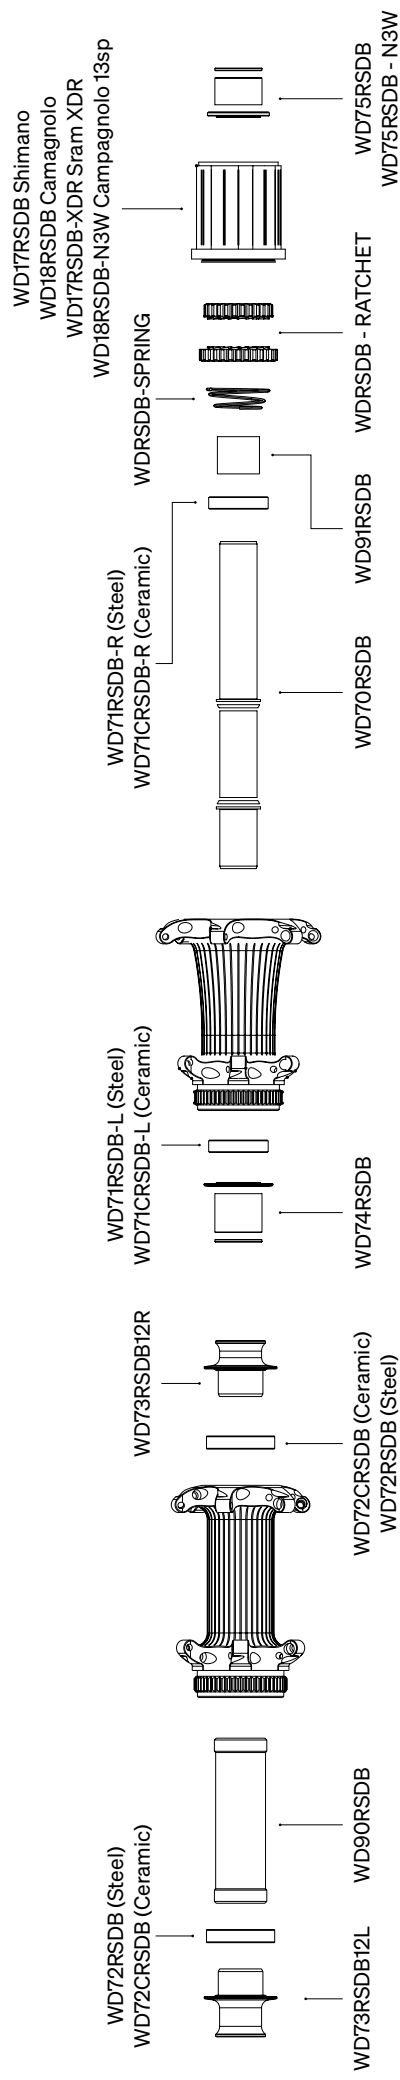

DS = Lato Cassetta / Drive Side

NDS = Lato Opposto Cassetta / Non Drive Side