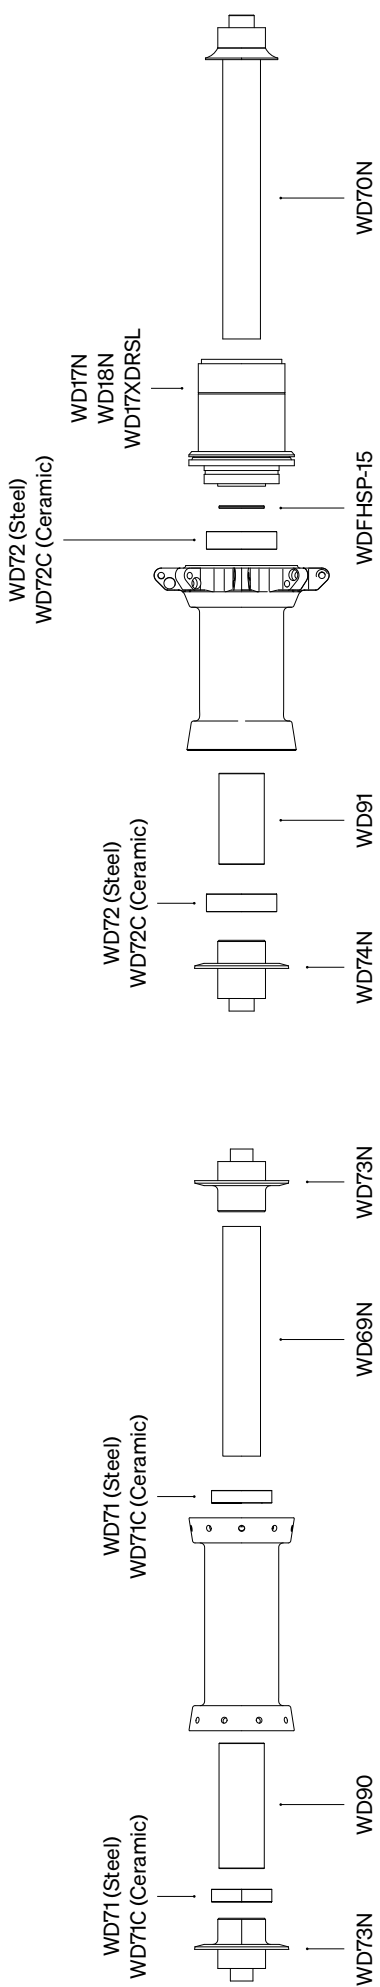

Ricambi ruote freni tradizionali Spare Parts rim brake wheels

Product	Front Wheel Spoke	Rear Wheel Spoke DS	Rear Wheel Spoke NDS	Nipples	Shimano Freehub 11sp	Campy Freehub 12sp	Sram Freehub XDR 12sp	Front Hub Axle	Rear Hub Axle	Front Hub End-Cap	Rear Hub End-Cap NDS	Bearing Front Hub	Bearing Rear Hub	Front Hub Alloy Sleeve	Rear Hub Alloy Sleeve	Tubeless Rim Tape	Front Wheel Spoke Tension	Rear Wheel Spoke Tension
SL62C	WDSP248 248mm	WDSP261 261mm	WDSP248 248mm	WDN15A BSB 15mm	WD17N	WD18N	WD17XDRSL	WD69N 15x90mm	WD70N 15x129mm	WD73N	WD74N	WD71C 24x15x5mm	WD72C 28x15x7mm	WD90	WD91	WDT21 21mm	100kgf	120kgf DS 80kgf NDS
SL48C	WDSP261 261mm	WDSP275 275mm	WDSP262 262mm	WDN15A BSB 15mm	WD17N	WD18N	WD17XDRSL	WD69N 15x90mm	WD70N 15x129mm	WD73N	WD74N	WD71C 24x15x5mm	WD72C 28x15x7mm	WD90	WD91	WDT21 21mm	100kgf	120kgf DS 80kgf NDS

DS = Lato Cassetta / Drive Side

NDS = Lato Opposto Cassetta / Non Drive Side