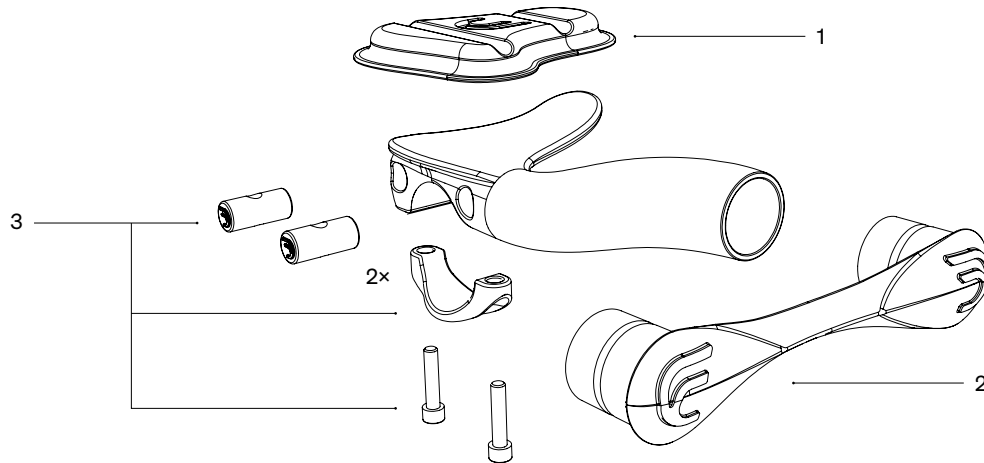

Carbon Blast / Metal Blast

Ricambi/Spare Parts

Carbon Blast

| ↓ Art | ↓ Deda Part Code | ↓ Description | ↓ Material | ↓ Finish | ↓ EAN13 Code |
|-------|------------------|---|---------------|----------|---------------|
| 1 | CBPADN | CARBON / METAL BLAST ARMREST PAD, LYCRA+FOAM | Lycra + Foam | Black | 8059265686285 |
| 2 | BBLAST | BRIDGE for Carbon Blast / Metal Blast | Nylon | Black | 8051406525453 |
| 3 | CLAMPBLAST | CARBON BLAST Clamp System including Pins and Screws (1 kit) | Alloy + Steel | Black | 8059265684298 |

Metal Blast

| ↓ Art | ↓ Deda Part Code | ↓ Description | ↓ Material | ↓ Finish | ↓ EAN13 Code |
|-------|------------------|---|--------------|----------|-----------------|
| 1 | CBPADN | CARBON / METAL BLAST ARMREST PAD, LYCRA+FOAM | Lycra + Foam | Black | 8059265686285 |
| 2 | BBLAST | BRIDGE for Carbon Blast / Metal Blast | Nylon | Black | 8051406525453 |
| 3 | MBPLATE | METALBLAST ARMREST PLATE, Alloy 6061, including Screws (1 pair) | Alloy | Black | 8052783482452WW |