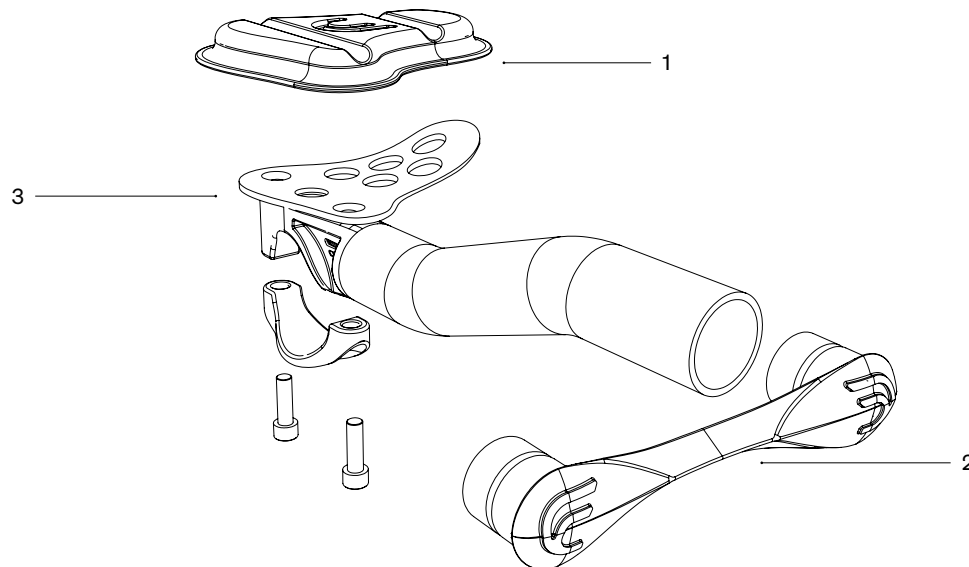

Carbon Blast / Metal Blast

Ricambi/Spare Parts

Carbon Blast

| ↓ Art | ↓ Deda Part Code | ↓ Description | ↓ Material | ↓ Finish | ↓ EAN13 Code |
|-------|------------------|---|---------------|----------|---------------|
| 1 | CBPADN | CARBON / METAL BLAST ARMREST PAD, LYCRA+FOAM | Lycra + Foam | Black | 8059265686285 |
| 2 | BBLAST | BRIDGE for Carbon Blast / Metal Blast | Nylon | Black | 8051406525453 |
| 3 | CLAMPBLAST | CARBON BLAST Clamp System including Pins and Screws (1 kit) | Alloy + Steel | Black | 8059265684298 |

Metal Blast

| ↓ Art | ↓ Deda Part Code | ↓ Description | ↓ Material | ↓ Finish | ↓ EAN13 Code |
|-------|------------------|---|--------------|----------|-----------------|
| 1 | CBPADN | CARBON / METAL BLAST ARMREST PAD, LYCRA+FOAM | Lycra + Foam | Black | 8059265686285 |
| 2 | BBLAST | BRIDGE for Carbon Blast / Metal Blast | Nylon | Black | 8051406525453 |
| 3 | MBPLATE | METALBLAST ARMREST PLATE, Alloy 6061, including Screws (1 pair) | Alloy | Black | 8052783482452WW |