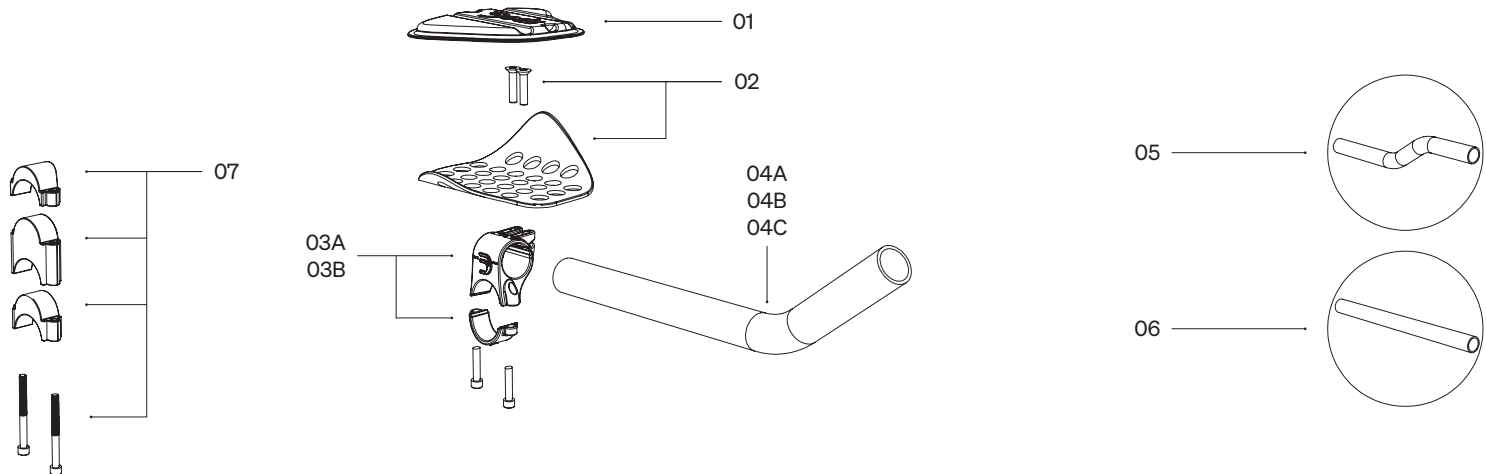

Crononero Evo, Parabolica, Fastblack, Superzero TT

Ricambi/Spare Parts

Crononero Evo

Parabolica

Fastblack

↓ Art	↓ Deda Part Code	↓ Description	↓ Material	↓ Finish	↓ EAN13 Code
01	PAD31	PARABOLICA / FASTBLACK2 ARMREST PAD, Foam and Lycra (1 pair)	Foam + Lycra	Black	8051406526566
02	ARMRESTPLATE	PARABOLICA / FASTBLACK2 ARMREST PLATE, Alloy 6061, including Screws (1 pair)	Alloy + Steel	Black	8059265680450
03A	CLAMP2007	PARABOLICA / FASTBLACK2 CLAMP for 31.7 mm h/bar (1 pair)	Alloy	Black	8059265680467
03B	CLAMP35	PARABOLICA / FASTBLACK2 CLAMP for 35.0 mm h/bar (1 pair)	Alloy	Black	8051406527839
04A	K04N	FASTBLACK2 TT Extensions, 370 mm, BLACK, Carbon UD,	Carbon UD	Black	8059265689439
04B	P1EXT	PARABOLICA 1 Extensions, 300 mm, J-Bend, BLACK, AL 6061	Alloy	Black	8059265684205
04C	PARA1EVO	CRONONERO EVO Extensions, J-Bend Extension, 370mm Length, 50° Angle (1 pair)	Alloy	Black	8052783485408
05	P2EXT	PARABOLICA 2 Extensions, 285 mm, S-Bend, BLACK, AL 6061	Alloy	Black	8059265684212
06	POEXT	PARABOLICA 0 Extensions, 310 mm, Straight Bend, BLACK, AL 6061	Alloy	Black	8059265684199
07	PARARISERKIT	PARABOLICA/FASTBLACK2 RISER SPACERS KIT, Nylon,1 set, w/bolts	Nylon	Black	8059265688548

Superzero TT

↓ Art	↓ Deda Part Code	↓ Description	↓ Material	↓ Finish	↓ EAN13 Code
01	CBPADN	CARBON / METAL BLAST ARMREST PAD, LYCRA+FOAM	Lycra + Foam	Black	8059265686285
02	MBPLATESZ	SUPERZERO TT CLIP-ON ARMREST PLATE, Aluminum 6061, including Screws (1 pair)	Alloy	Black	8052783482445
03	CLAMP SZ	SUPERZERO TT CLIP-ON CLAMP for 31.6 mm h/bar (1 set)	Alloy	Black	8052783482438
04	PARA2SZ	SUPERZERO TT CLIP-ON Extensions Only, 200 mm, Black Anodized, Alloy 6061, 1 set	Alloy	Black	8052783482414
05	BBLAST	BRIDGE for Carbon Blast / Metal Blast / Superzero TT	Nylon	Black	8051406525453