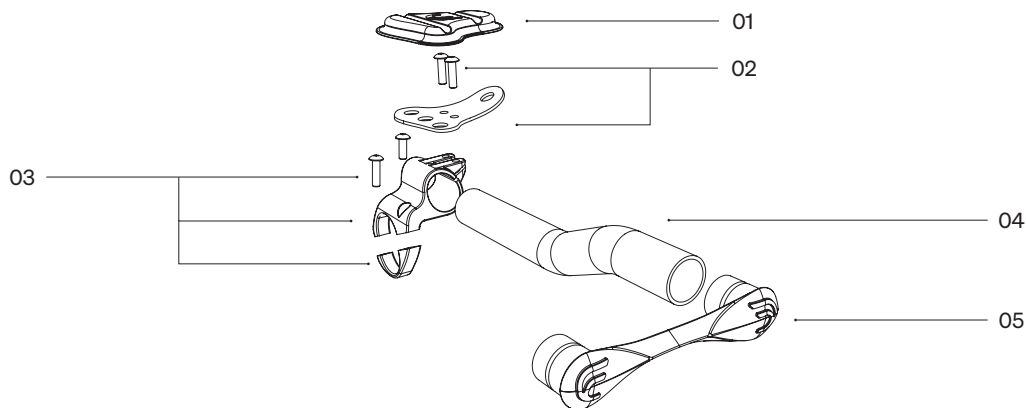

Crononero Evo, Parabolica, Fastblack, Superzero TT

Ricambi/Spare Parts

Crononero Evo

Parabolica

Fastblack

↓ Art	↓ Deda Part Code	↓ Description	↓ Material	↓ Finish	↓ EAN13 Code
01	PAD31	PARABOLICA / FASTBLACK2 ARMREST PAD, Foam and Lycra (1 pair)	Foam + Lycra	Black	8051406526566
02	ARMRESTPLATE	PARABOLICA / FASTBLACK2 ARMREST PLATE, Alloy 6061, including Screws (1 pair)	Alloy + Steel	Black	8059265680450
03A	CLAMP2007	PARABOLICA / FASTBLACK2 CLAMP for 31.7 mm h/bar (1 pair)	Alloy	Black	8059265680467
03B	CLAMP35	PARABOLICA / FASTBLACK2 CLAMP for 35.0 mm h/bar (1 pair)	Alloy	Black	8051406527839
04A	K04N	FASTBLACK2 TT Extensions, 370 mm, BLACK, Carbon UD,	Carbon UD	Black	8059265689439
04B	P1EXT	PARABOLICA 1 Extensions, 300 mm, J-Bend, BLACK, AL 6061	Alloy	Black	8059265684205
04C	PARA1EVO	CRONONERO EVO Extensions, J-Bend Extension, 370mm Length, 50° Angle (1 pair)	Alloy	Black	8052783485408
05	P2EXT	PARABOLICA 2 Extensions, 285 mm, S-Bend, BLACK, AL 6061	Alloy	Black	8059265684212
06	POEXT	PARABOLICA 0 Extensions, 310 mm, Straight Bend, BLACK, AL 6061	Alloy	Black	8059265684199
07	PARARISERKIT	PARABOLICA/FASTBLACK2 RISER SPACERS KIT, Nylon,1 set, w/bolts	Nylon	Black	8059265688548

Superzero TT

↓ Art	↓ Deda Part Code	↓ Description	↓ Material	↓ Finish	↓ EAN13 Code
01	CBPADN	CARBON / METAL BLAST ARMREST PAD, LYCRA+FOAM	Lycra + Foam	Black	8059265686285
02	MBPLATESZ	SUPERZERO TT CLIP-ON ARMREST PLATE, Aluminum 6061, including Screws (1 pair)	Alloy	Black	8052783482445
03	CLAMP SZ	SUPERZERO TT CLIP-ON CLAMP for 31.6 mm h/bar (1 set)	Alloy	Black	8052783482438
04	PARA2SZ	SUPERZERO TT CLIP-ON Extensions Only, 200 mm, Black Anodized, Alloy 6061, 1 set	Alloy	Black	8052783482414
05	BBLAST	BRIDGE for Carbon Blast / Metal Blast / Superzero TT	Nylon	Black	8051406525453