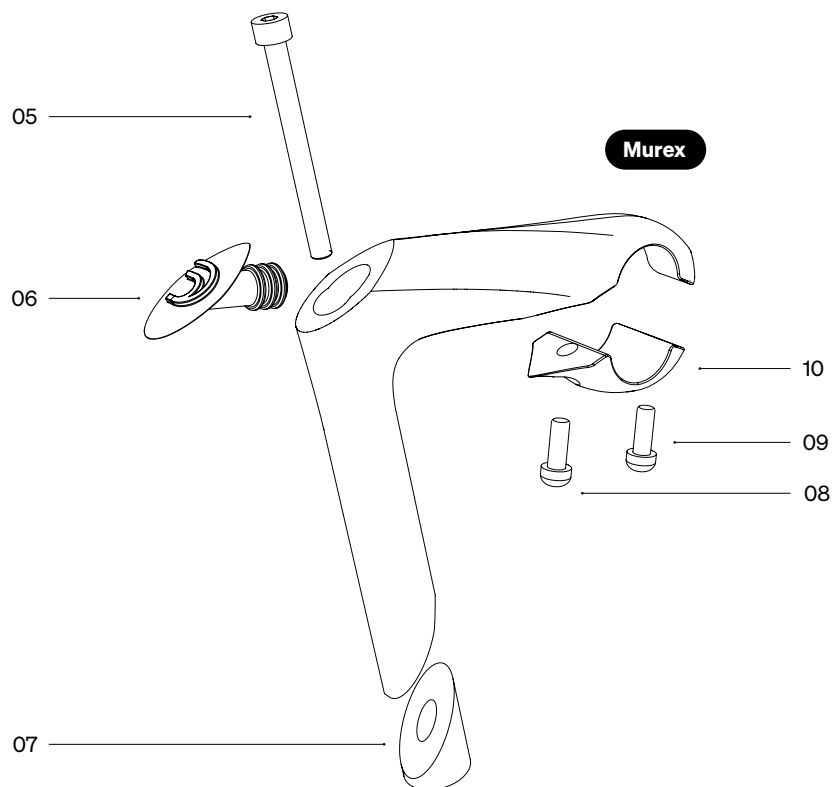

## Ricambi/Spare Parts

↓ Stem	↓ Screw Material	↓ Screw Finish	↓ 01	↓ 02	↓ 03
Superleggero	Titanium	Black Titanium	<b>M5X16TIT3B</b> M5 X 16mm w/convex washer	<b>M5X16TIT2B</b> M5 X 16mm w/ flat washer	<b>FCASLN</b> 2-piece faceplate
Superleggero RS	Titanium	Black Titanium	<b>M5X16TIT</b> M5 X 16mm w/convex washer	<b>M5X16TIT</b> M5 X 16mm w/convex washer	<b>FCASLRS</b> 2-piece faceplate
35	Titanium	Black Titanium	<b>M5X16TIT4B</b> M5 X 16mm w/flat washer	<b>M5X16TIT4B</b> M5 X 16mm w/ flat washer	<b>FC35B2N</b> 2-piece faceplate
Superzero RS	Titanium	Black Titanium	<b>M5X16TIT3B</b> M5 X 16mm w/flat washer	<b>M5X16TIT3B</b> M5 X 16mm w/flat washer	<b>FCSZRS</b> 2-piece faceplate
Superzero	CroMo	Zinc Black	<b>M5X16ZB</b> M5 X 16mm w/flat washer	<b>M5X16ZB</b> M5 X 16mm w/flat washer	<b>FCSZN</b> 2-piece faceplate (Team finish)
Zero 100 Zero 100 Team	CroMo	Zinc Black	<b>M5X16ZB100</b> M5 X 16mm w/flat washer	<b>M5X16ZB100</b> M5 X 16mm w/flat washer	<b>FC100NP</b> 2-piece faceplate
Zero 2	CroMo	Zinc Black	<b>M5X18ZB</b> M5 X 18mm w/flat washer	<b>M5X18ZB</b> M5 X 18mm w/flat washer	<b>FC22N1</b> 2-piece faceplate (Team finish)
Zero 1	CroMo	Zinc Black	<b>M5X18ZB</b> M5 X 18mm w/flat washer	<b>M5X18ZB</b> M5 X 18mm w/flat washer	-
Zero	CroMo	Zinc Black	<b>M5X16ZE</b> M5x16mm w/ spring washer	<b>M5X16ZE</b> M5x16mm w/spring washer	-
Pista	CroMo	Chrome Plated	<b>M5X16CRMO</b> M5 X 16mm w/flat washer	<b>M5X16CRMO</b> M5 X 16mm w/flat washer	-
Murex	CroMo	Chrome Plated	-	-	-

↓ 04	↓ 05	↓ 06	↓ 07	↓ 08	↓ 09	↓ 10
-	-	-	-	-	-	-
-	-	-	-	-	-	-
-	-	-	-	-	-	-
-	-	-	-	-	-	-
-	-	-	-	-	-	-
-	-	-	-	-	-	-
-	-	-	-	-	-	-
-	-	-	-	-	-	-
-	-	-	-	-	-	-
<b>FCZIN</b> 1-piece faceplate	-	-	-	-	-	-
<b>FCZN</b> 1-piece faceplate	-	-	-	-	-	-
<b>FCPISTA</b> 1-piece faceplate	-	-	-	-	-	-
-	<b>VMUREX</b> M8 X 135mm w/washer	<b>CAPMUREX</b> Murex rubber cap	<b>WEDGEMUREX</b> Expander	<b>M8X22CRMO</b> M8 X 22mm	<b>M8X18CRMO</b> M8 X 18mm	<b>FCMX</b> 1-piece faceplate