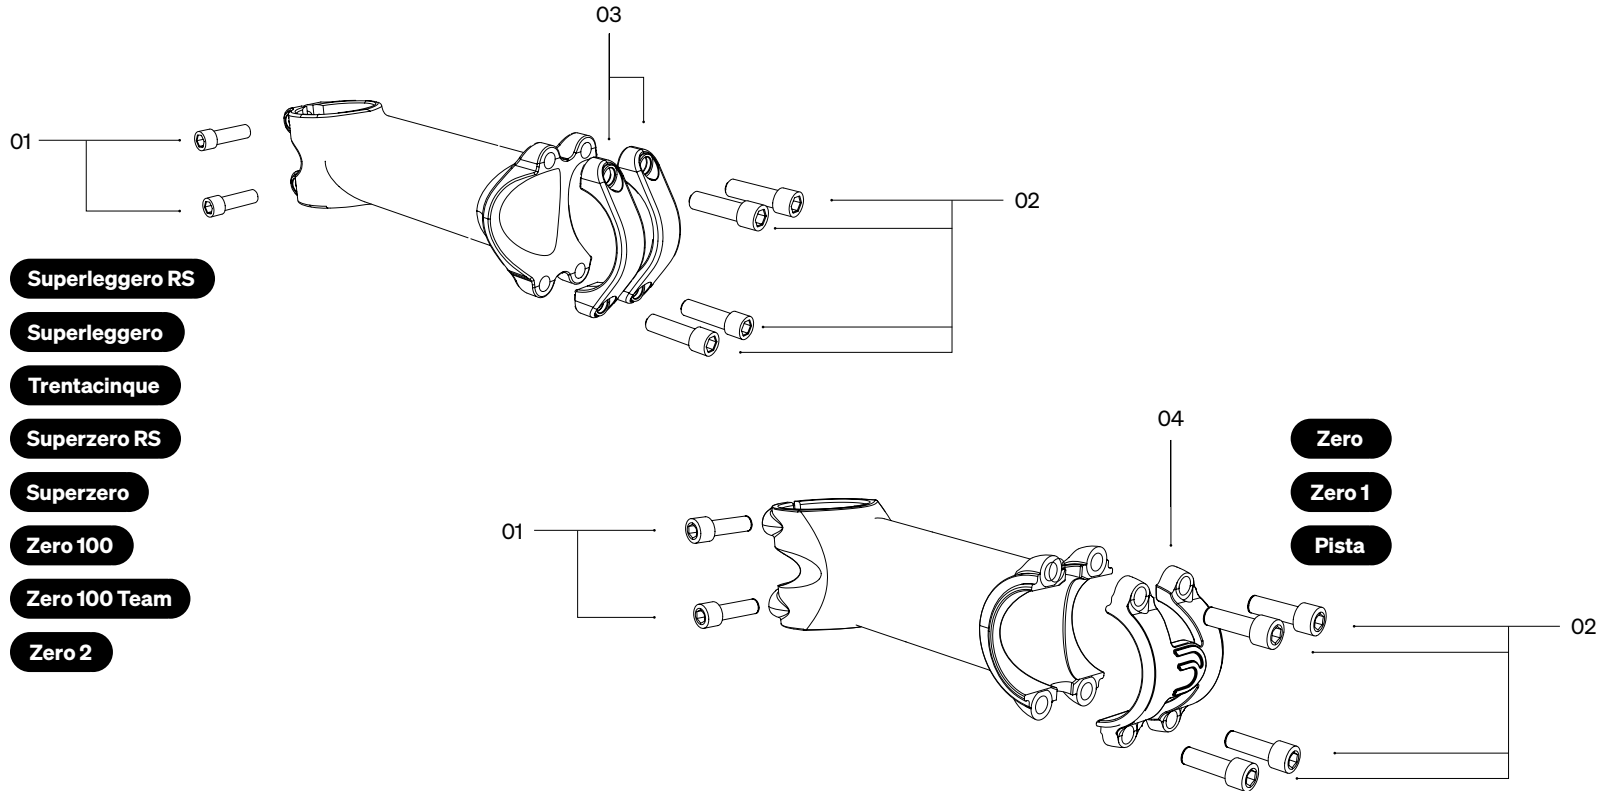

## Ricambi/Spare Parts

↓ Stem	↓ Screw Material	↓ Screw Finish	↓ 01	↓ 02	↓ 03
Superleggero	Titanium	Black Titanium	<b>M5X16TIT3B</b> M5 X 16mm w/convex washer	<b>M5X16TIT2B</b> M5 X 16mm w/ flat washer	<b>FCASLN</b> 2-piece faceplate
Superleggero RS	Titanium	Black Titanium	<b>M5X16TIT</b> M5 X 16mm w/convex washer	<b>M5X16TIT</b> M5 X 16mm w/convex washer	<b>FCASLRS</b> 2-piece faceplate
35	Titanium	Black Titanium	<b>M5X16TIT4B</b> M5 X 16mm w/flat washer	<b>M5X16TIT4B</b> M5 X 16mm w/ flat washer	<b>FC35B2N</b> 2-piece faceplate
Superzero RS	Titanium	Black Titanium	<b>M5X16TIT3B</b> M5 X 16mm w/flat washer	<b>M5X16TIT3B</b> M5 X 16mm w/flat washer	<b>FCSZRS</b> 2-piece faceplate
Superzero	CroMo	Zinc Black	<b>M5X16ZB</b> M5 X 16mm w/flat washer	<b>M5X16ZB</b> M5 X 16mm w/flat washer	<b>FCSZN</b> 2-piece faceplate (Team finish)
Zero 100 Zero 100 Team	CroMo	Zinc Black	<b>M5X16ZB100</b> M5 X 16mm w/flat washer	<b>M5X16ZB100</b> M5 X 16mm w/flat washer	<b>FC100NP</b> 2-piece faceplate
Zero 2	CroMo	Zinc Black	<b>M5X18ZB</b> M5 X 18mm w/flat washer	<b>M5X18ZB</b> M5 X 18mm w/flat washer	<b>FC22N1</b> 2-piece faceplate (Team finish)
Zero 1	CroMo	Zinc Black	<b>M5X18ZB</b> M5 X 18mm w/flat washer	<b>M5X18ZB</b> M5 X 18mm w/flat washer	-
Zero	CroMo	Zinc Black	<b>M5X16ZE</b> M5x16mm w/ spring washer	<b>M5X16ZE</b> M5x16mm w/spring washer	-
Pista	CroMo	Chrome Plated	<b>M5X16CRMO</b> M5 X 16mm w/flat washer	<b>M5X16CRMO</b> M5 X 16mm w/flat washer	-
Murex	CroMo	Chrome Plated	-	-	-

↓ 04	↓ 05	↓ 06	↓ 07	↓ 08	↓ 09	↓ 10
-	-	-	-	-	-	-
-	-	-	-	-	-	-
-	-	-	-	-	-	-
-	-	-	-	-	-	-
-	-	-	-	-	-	-
-	-	-	-	-	-	-
-	-	-	-	-	-	-
-	-	-	-	-	-	-
-	-	-	-	-	-	-
<b>FCZIN</b> 1-piece faceplate	-	-	-	-	-	-
<b>FCZN</b> 1-piece faceplate	-	-	-	-	-	-
<b>FCPISTA</b> 1-piece faceplate	-	-	-	-	-	-
-	<b>VMUREX</b> M8 X 135mm w/washer	<b>CAPMUREX</b> Murex rubber cap	<b>WEDGEMUREX</b> Expander	<b>M8X22CRMO</b> M8 X 22mm	<b>M8X18CRMO</b> M8 X 18mm	<b>FCMX</b> 1-piece faceplate