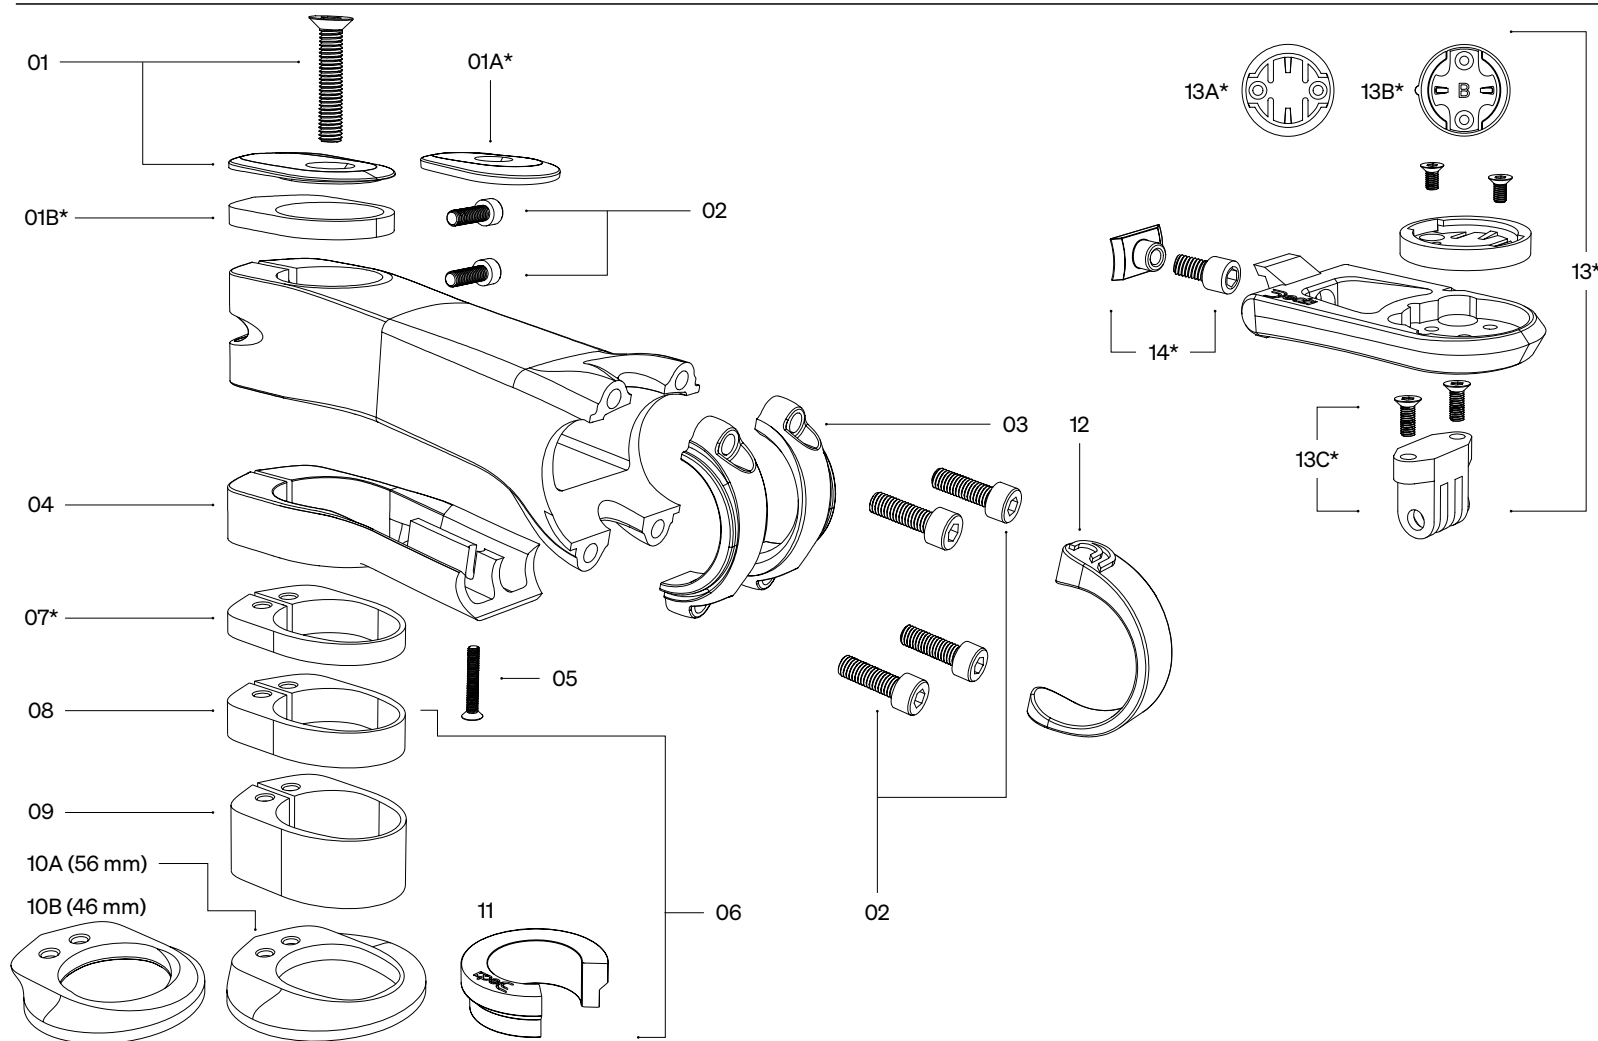

## Ricambi/Spare Parts

↓ Art	↓ Deda Part Code	↓ Description	↓ Material	↓ Finish	↓ EAN13 Code
01	HDSBXTTP	SUPERBOX Topcap, Aluminum w/bolt, M6×30 mm	Alloy	Black	8052783488324
01A*	HDSBXTTP-4DX	SUPERBOX Topcap for D-SHAPE fork steerer, 1 1/8" headset, with alloy bolt M6×20mm	Alloy	Black	8052783489703
01B*	HDALADCRS05X	ALANERA & SUPERBOX SPACER for Topcap, 5mm, nylon, black	Nylon	Black	8052783488959
02	M5X16S	SCREW/VITE M5×16 Inox, BLACK, w/washer (SUPERBOX DCR)	Stainless Steel	Black	8055774362733
03	FCSBX-DCR	Superbox DCR faceplate, fits the computer mount	Alloy	Black	8055774362634
04A	SBXCOVER070	SUPERBOX cover, for 70 & 80mm stem, nylon, black	Nylon	Black	8055774362405
04B	SBXCOVER090	SUPERBOX cover, for 90 mm stem, nylon, black	Nylon	Black	8052783488362
04C	SBXCOVER100	SUPERBOX cover, for 100 mm stem, nylon, black	Nylon	Black	8052783488379
04D	SBXCOVER110	SUPERBOX cover, for 110 mm stem, nylon, black	Nylon	Black	8052783488393
04E	SBXCOVER120	SUPERBOX cover, for 120 mm stem, nylon, black	Nylon	Black	8052783488409
04F	SBXCOVER130	SUPERBOX cover, for 130 mm stem, nylon, black	Nylon	Black	8052783488416
04G	SBXCOVER140	SUPERBOX cover, for 140 mm stem, nylon, black	Nylon	Black	8052783489529
05	M3X20	SCREW/VITE M3X20 CrMo, BLACK, for SUPERBOX cover	Steel	Black	8052783488348
06	HDSBXXKIT	SUPERBOX headset spacers kit	Nylon	Black	8052783488355
07*	HDALADCRS05	ALANERA & SUPERBOX 5 mm SPACER, Nylon	Nylon	Black	8055774363624
08	HDALADCRS10	ALANERA & SUPERBOX 10 mm SPACER, Nylon	Nylon	Black	8052783486429
09	HDALADCRS20	ALANERA & SUPERBOX 20 mm SPACER, Nylon	Nylon	Black	8052783486436
10A	HDALADCRCTC56	ALANERA & SUPERBOX TOP COVER, 56 mm, nylon, for 1.5" upper bearing	Nylon	Black	8052783486443
10B	HDALADCRCTC46	ALANERA & SUPERBOX TOP COVER, 46 mm, nylon, for 1" 1-8 upper bearing	Nylon	Black	8052783486450
11	HDCOMPRACTR	COMPRESSION RING for ACR headset, 36°×45°, PA66 Nylon, Grey	Nylon	Grey	8052783486924
12	DCLIPBLACKX	D-CLIP for Superzero and Superbox stem, nylon, BLACK	Nylon	Black	8052783488942
13*	SBXSMOUNTKIT	Superbox computer mount, nylon, black, Garmin, Wahoo, Bryton, GoPro	Nylon	Black	8055774362641
13A*	INSERTMOUNT2	Garmin/Wahoo Insert for Computer Mount (2 screws)	Nylon	Black	8055774360036
13B*	INSERTMOUNT3	Bryton Insert for Computer & Seapost Mount (2 screws)	Nylon	Black	8055774364294
13C*	GOPROSUPPX	GO PRO support, nylon, incl. 2 pcs M4 screws	Nylon	Black	8055774360982
14*	SBXNUT	Nut for Superbox computer mount, aluminum, black, incl. M5x10 screw	Aluminum	Black	8055774362726