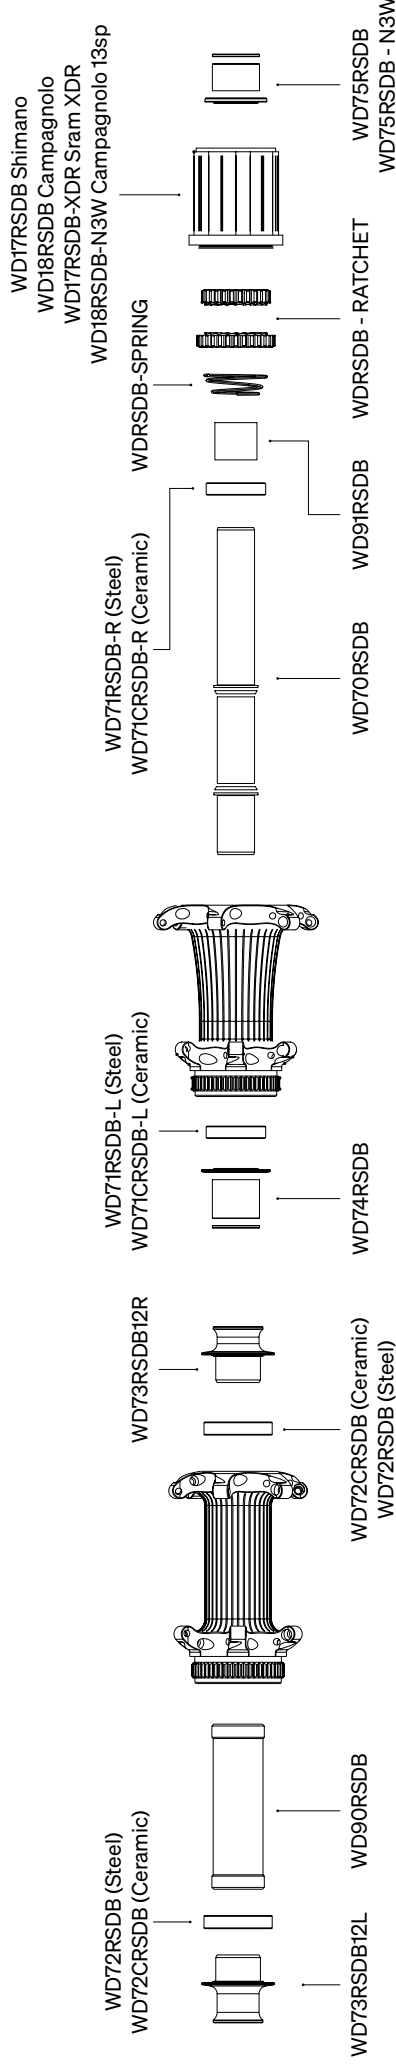

DS = Lato Cassetta / Drive Side

NDS = Lato Opposto Cassetta / Non Drive Side