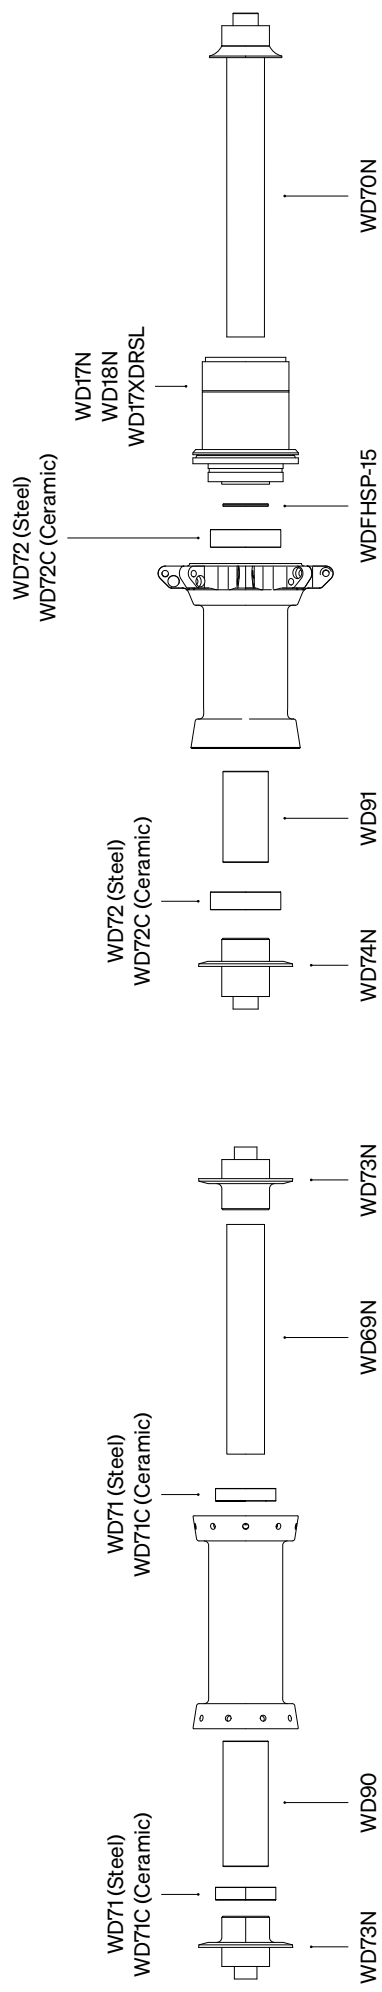

Ricambi ruote freni tradizionali Spare Parts rim brake wheels

Product	Front Wheel Spoke	Rear Wheel Spoke DS	Rear Wheel Spoke NDS	Nipples	Shimano Freehub 11sp	Campy Freehub 12sp	Sram Freehub XDR 12sp	Front Hub Axle	Rear Hub Axle	Front Hub End-Cap	Rear Hub End-Cap NDS	Bearing Front Hub	Bearing Rear Hub	Front Hub Alloy Sleeve	Rear Hub Alloy Sleeve	Tubeless Rim Tape	Front Wheel Spoke Tension	Rear Wheel Spoke Tension
SL62	WDSP248 248mm	WDSP261 261mm	WDSP248 248mm	WDN15ABSB 15mm	WD17N	WD18N	WD17XDRSL	WD69N 15x90mm	WD70N 15x129mm	WD73N	WD74N	WD71C 24x15x5mm	WD72C 28x15x7mm	WD90	WD91	WD721 21mm	100kgf	120kgf DS 80kgf NDS
SL48	WDSP261 261mm	WDSP275 275mm	WDSP262 262mm	WDN15ABSB 15mm	WD17N	WD18N	WD17XDRSL	WD69N 15x90mm	WD70N 15x129mm	WD73N	WD74N	WD71C 24x15x5mm	WD72C 28x15x7mm	WD90	WD91	WD721 21mm	100kgf	120kgf DS 80kgf NDS

DS = Lato Cassetta / Drive Side

NDS = Lato Opposto Cassetta / Non Drive Side